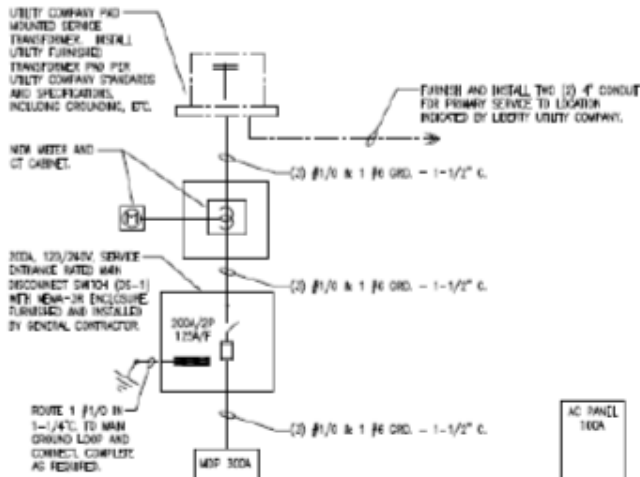

ONE-LINE RISER DIAGRAM

SHEET NOTES

- DC BREAKERS INTEGRAL TO CUSTOM DC PLANT, MOUNTED ON RACK WITH ALPHA ENERGY EQUIPMENT.

LEGEND

REFER TO UTILITY UTILITY DESIGN FOR REQUIREMENTS

PROVIDE AS INDICATED

REFER TO ALPHA ENERGY DRAWINGS FOR REQUIREMENTS